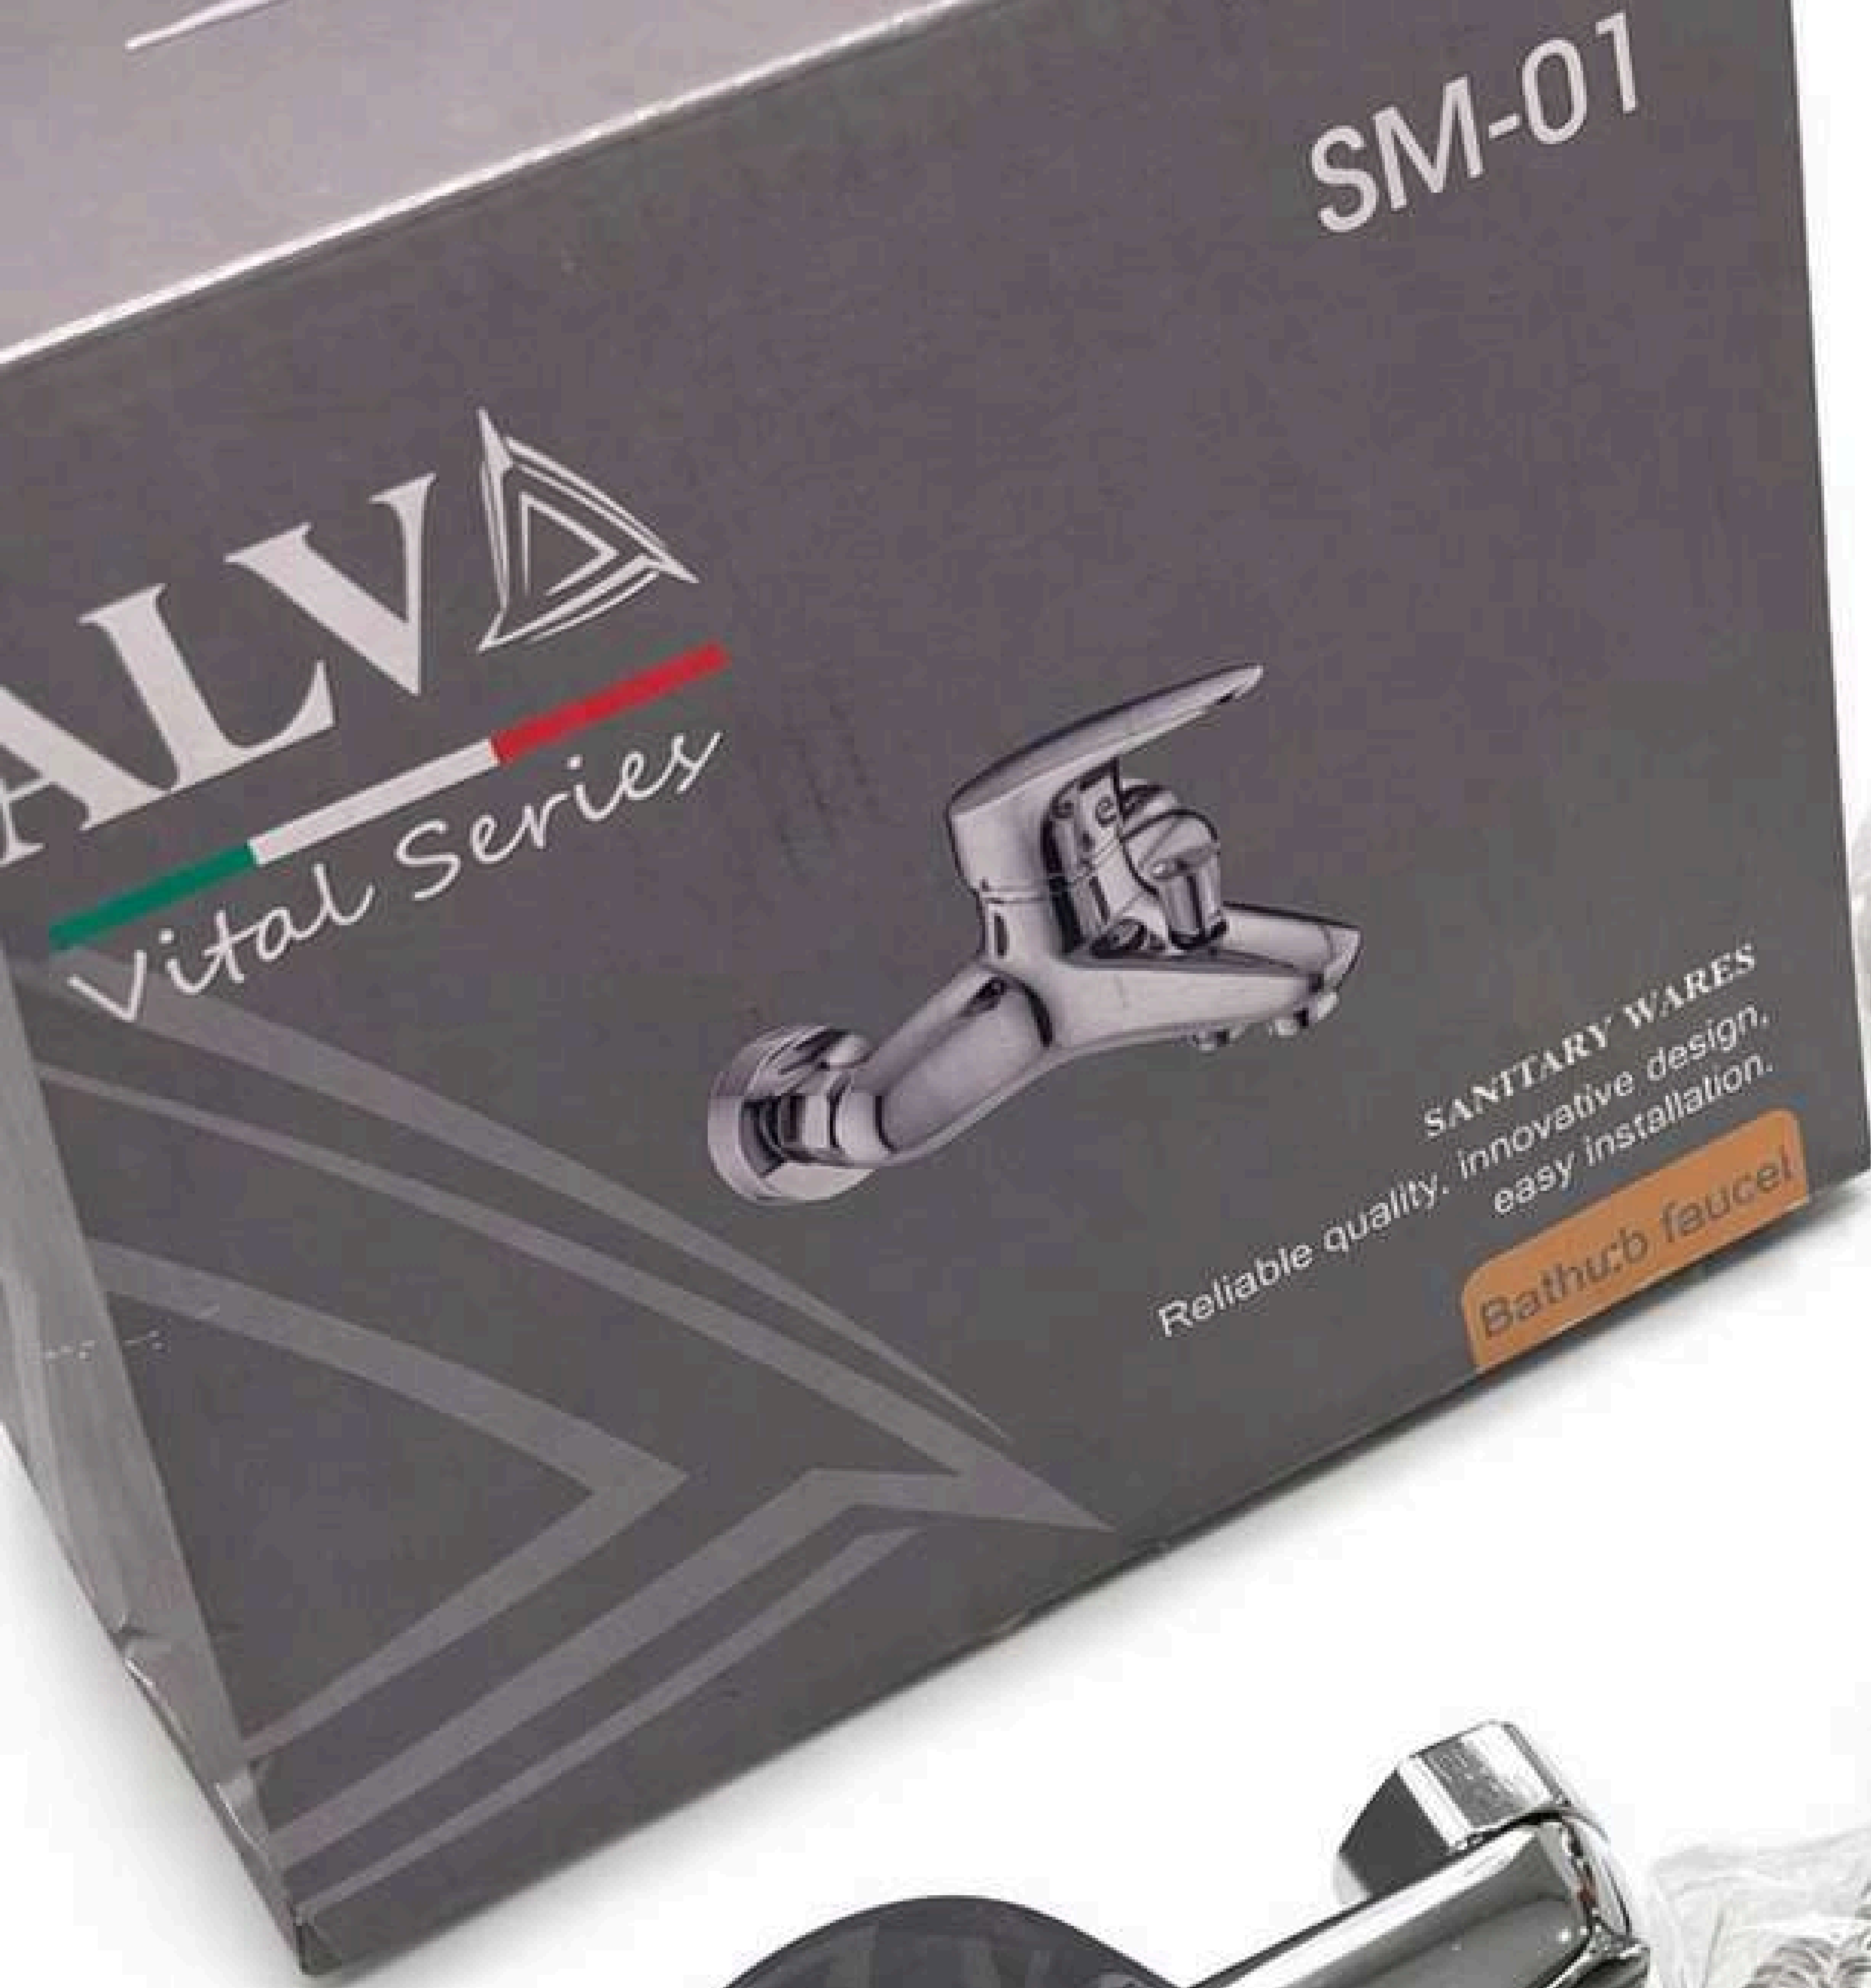

## MIVORA SERIES

[alva.ae](http://alva.ae)

BASIN FAUCET  
PREMIUM SERIES

ALVA   
MIVORA SERIES

-  Corrosion-resistant
-  High Stability
-  Durability
-  Heart Valve
-  Safety

BM-03

ALVA   
MIVORA SERIES

**BM-03**